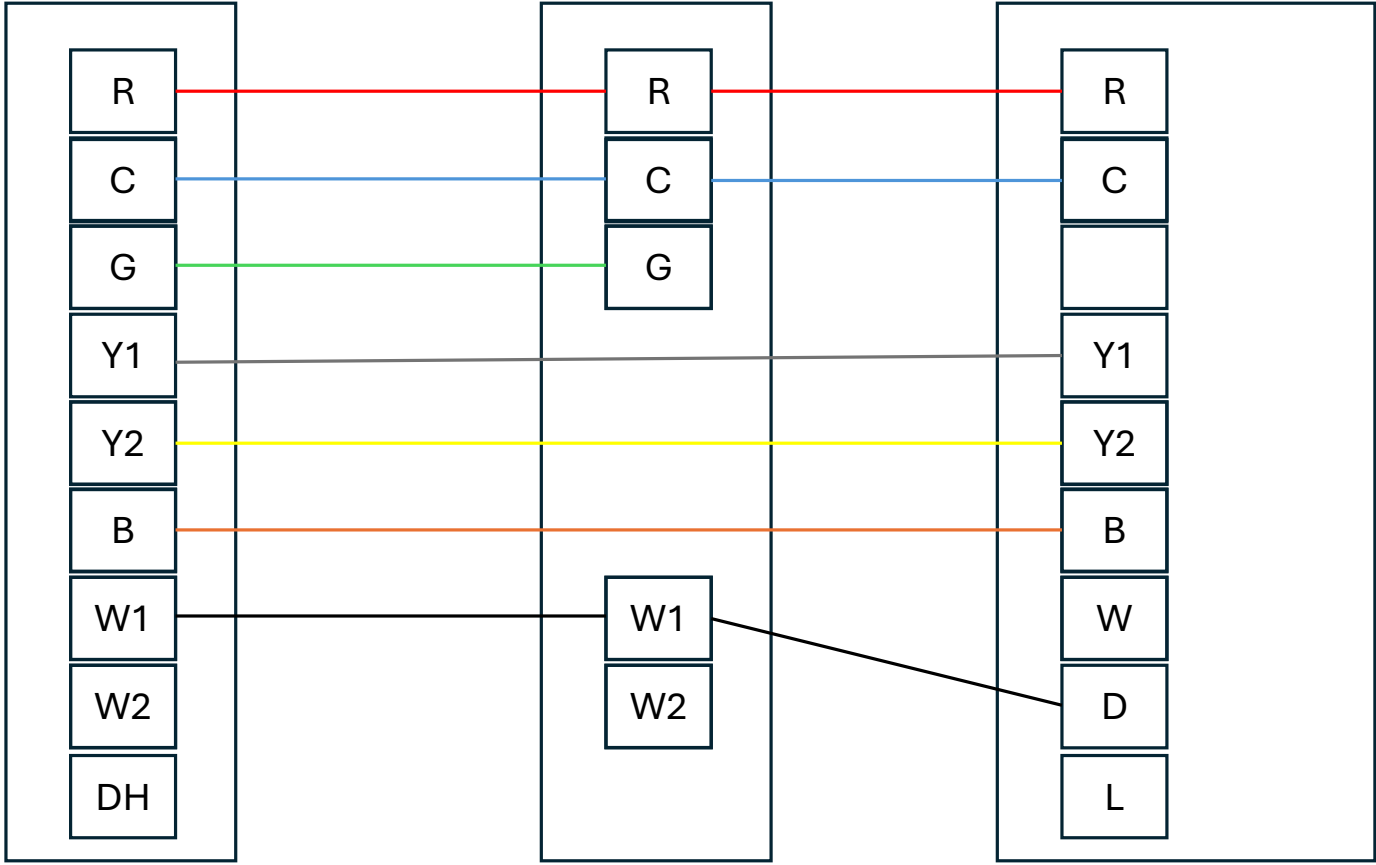

Scenario 3, 7 Wire Electric Heat
Fan Coil Single Fan Speed 2C, 3H

** Reversing Valve
energize in Heat**

Thermostat

Fan Coil
Single Speed

ODU

Dotted Line is optional