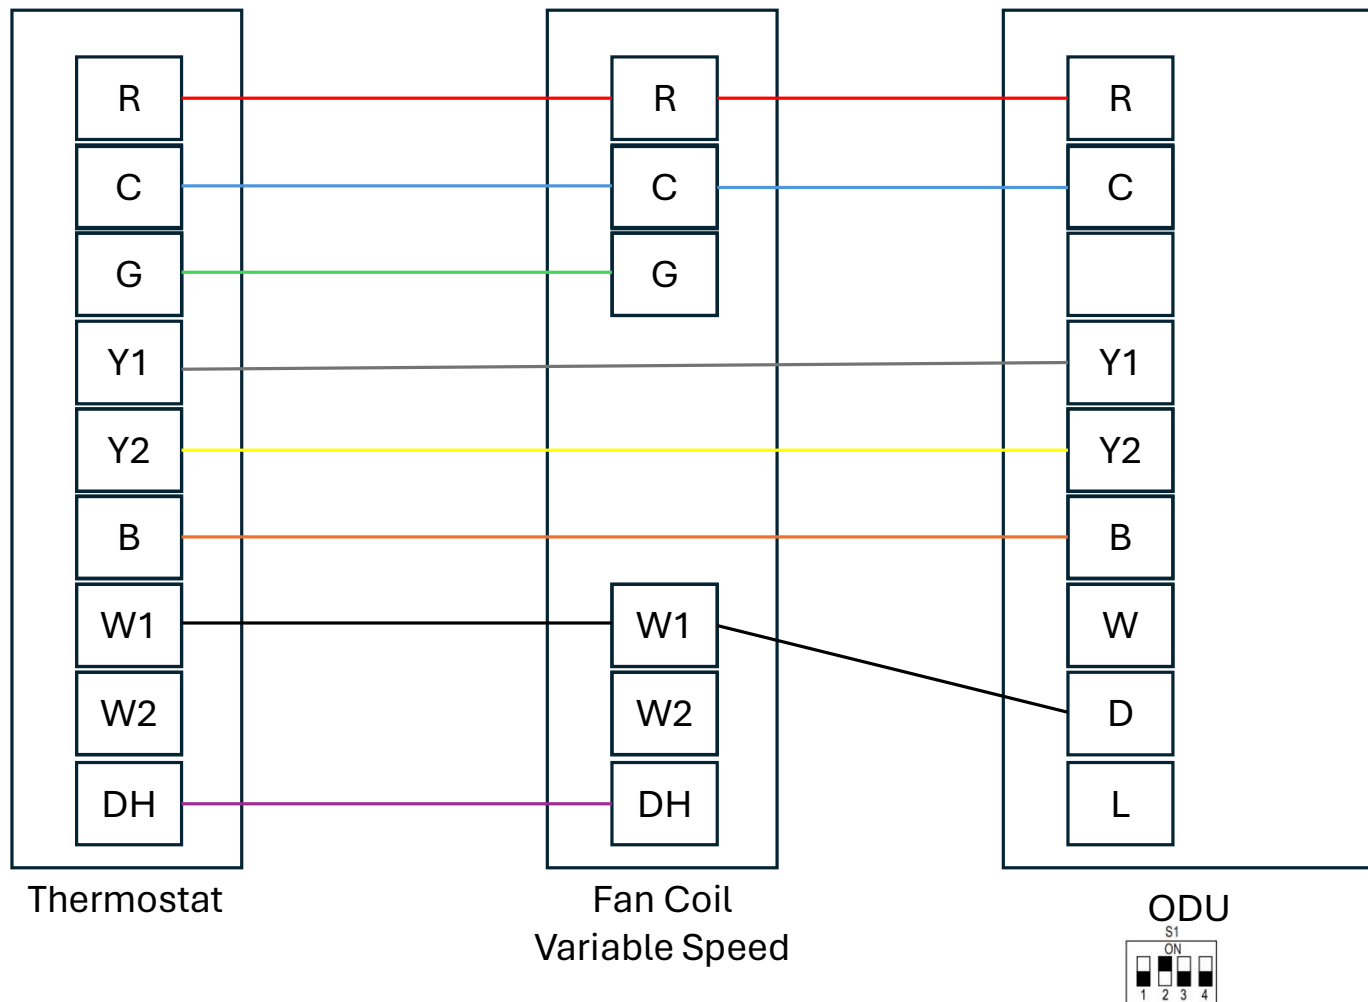

Scenario 3, 8 Wire Electric Heat
 Fan Coil Variable Fan Speed 2C, 3H, De-Hum

** Reversing Valve energize in Heat**

Dotted Line is optional